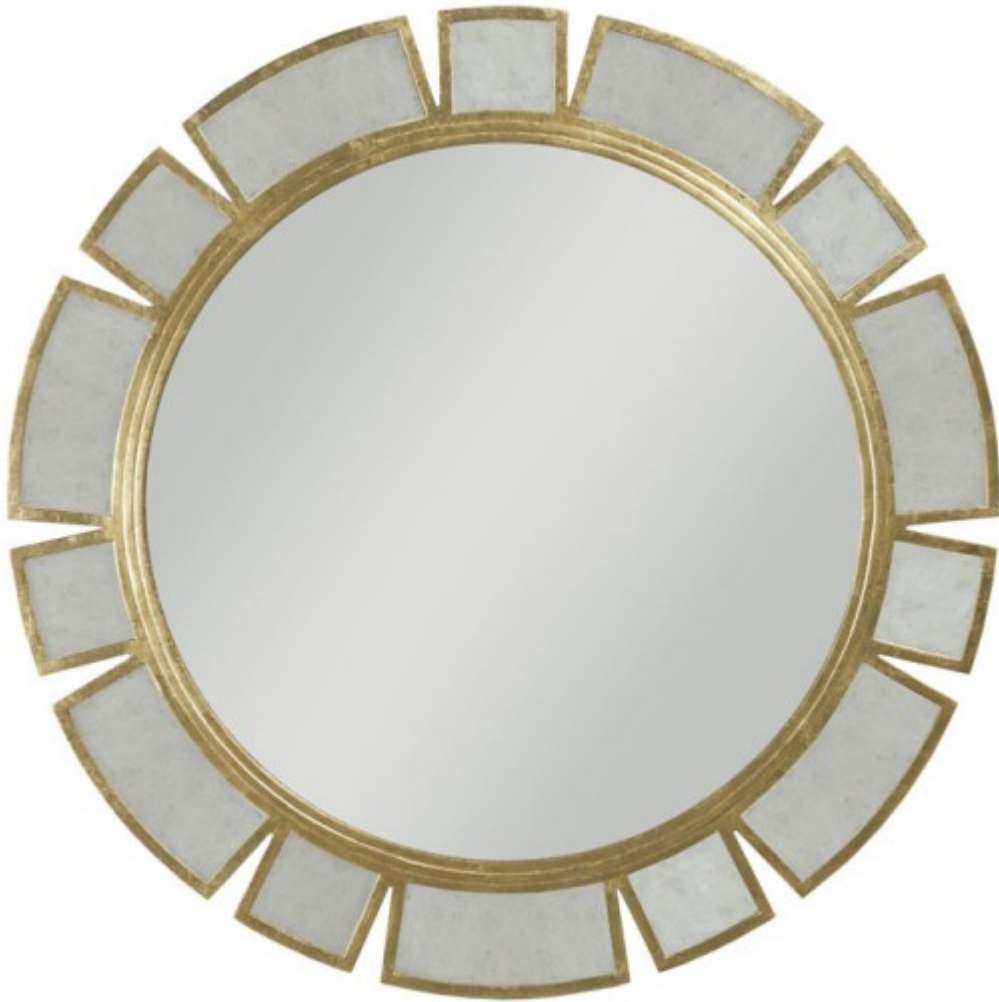

WOODBRIDGE  
FURNITURE

---

**ANGELINA MIRROR - SKU 9021-56**

---

**SPECIFICATIONS:**

---

40" Diameter x 1" D

**FINISHES:**

---

56 Antique Gold Finish

\*Custom Paint is not available on this item\*

**DESCRIPTION:**

---

An elegant, round, metal mirror featuring our Antique Gold finish with antique glass panels surrounding a clean round mirror.

Material: Metal, Gold Leaf