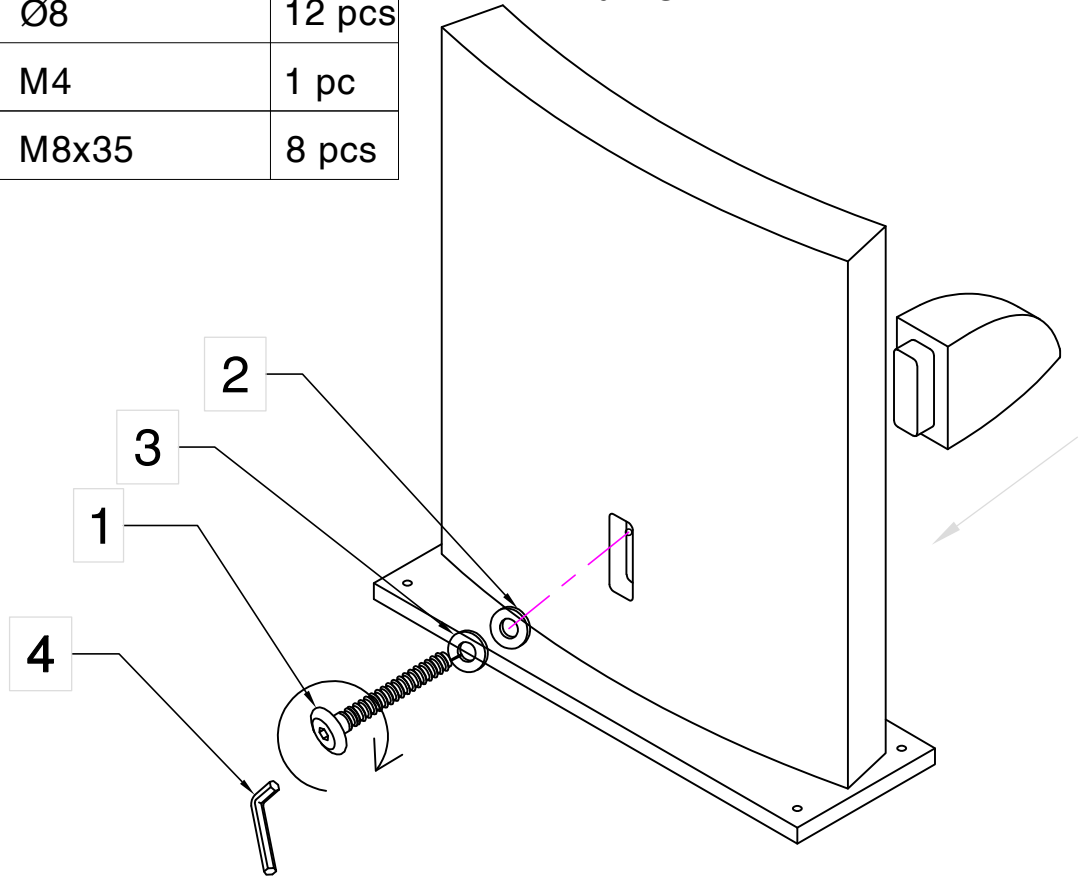

ASSEMBLY INSTRUCTIONS

LL500 - Modern Gathering Table

NO.	ITEM	DESCRIPTION	QTY.
1		M8x55	4 pcs
2		Ø8	12 pcs
3		Ø8	12 pcs
4		M4	1 pc
5		M8x35	8 pcs

Step 1. Assemble decoration parts to the legs by using flat washer, spring washers and Wrench .
Fully tightened all bolts

Step 2 . Assemble 2 legs by using flat washer, spring washers and Wrench .
Fully tightened all bolts

ASSEMBLY INSTRUCTIONS

LL500 - Modern Gathering Table

Step 2 . Assemble the base with the top by using flat washer, spring washers and Wrench .