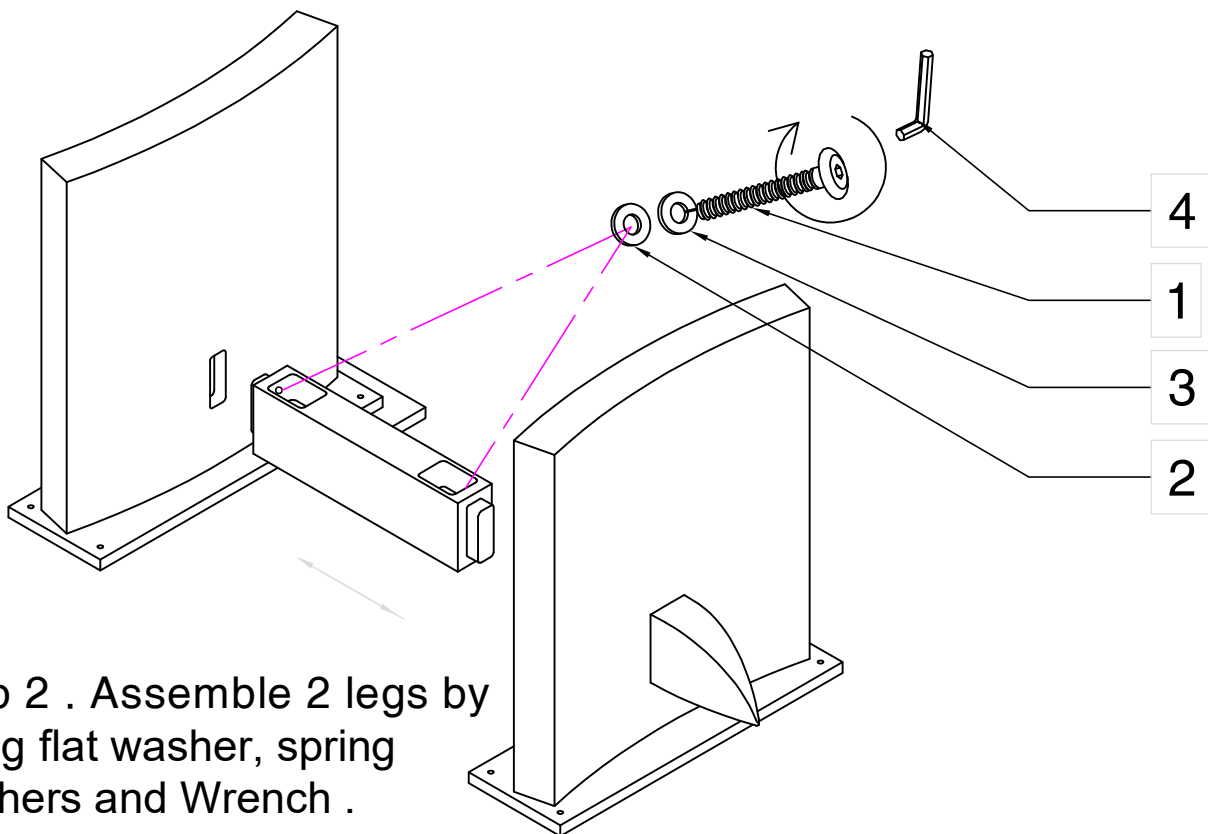

ASSEMBLY INSTRUCTIONS

LL500 - Modern Gathering Table

NO.	ITEM	DESCRIPTION	QTY.
1		M8x55	4 pcs
2		Ø8	12 pcs
3		Ø8	12 pcs
4		M4	1 pc
5		M8x35	8 pcs

Step 1. Assemble decoration parts to the legs by using flat washer, spring washers and Wrench .
Fully tightened all bolts

Step 2 . Assemble 2 legs by using flat washer, spring washers and Wrench .
Fully tightened all bolts

ASSEMBLY INSTRUCTIONS

LL500 - Modern Gathering Table

Step 2 . Assemble the base with the top by using flat washer, spring washers and Wrench .

Fully tightened all bolts

Step 4. Assembly is complete.