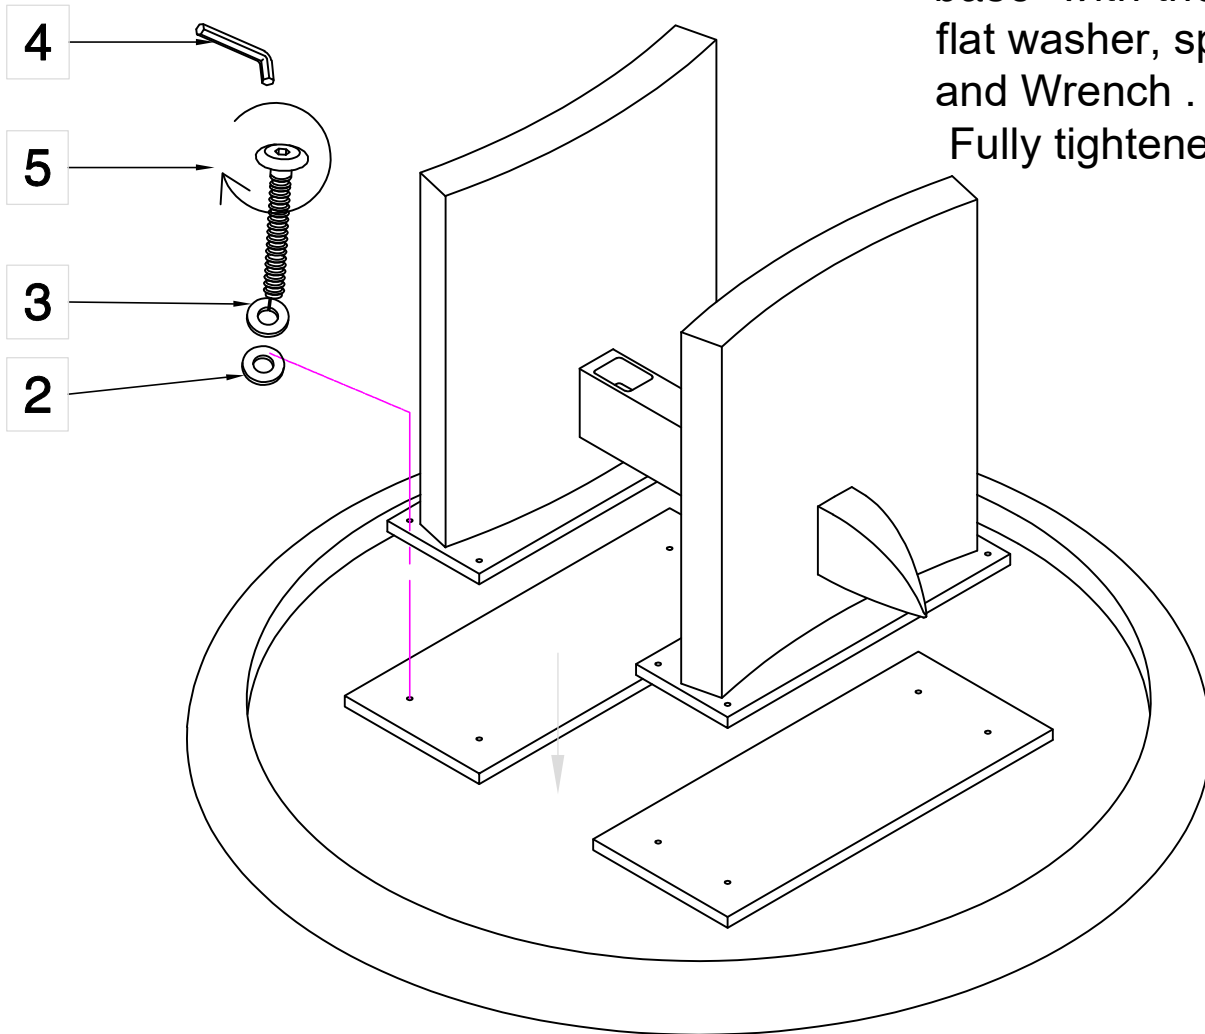

ASSEMBLY INSTRUCTIONS

LL500 - Modern Gathering Table

NO.	ITEM	DESCRIPTION	QTY.
1		M8x55	4 pcs
2		Ø8	12 pcs
3		Ø8	12 pcs
4		M4	1 pc
5		M8x35	8 pcs

Step 1. Assemble decoration parts to the legs by using flat washer, spring washers and Wrench .
Fully tightened all bolts

Step 2 . Assemble 2 legs by using flat washer, spring washers and Wrench .
Fully tightened all bolts

ASSEMBLY INSTRUCTIONS

LL500 - Modern Gathering Table

Step 2 . Assemble the base with the top by using flat washer, spring washers and Wrench .

Fully tightened all bolts

Step 4. Assembly is complete.