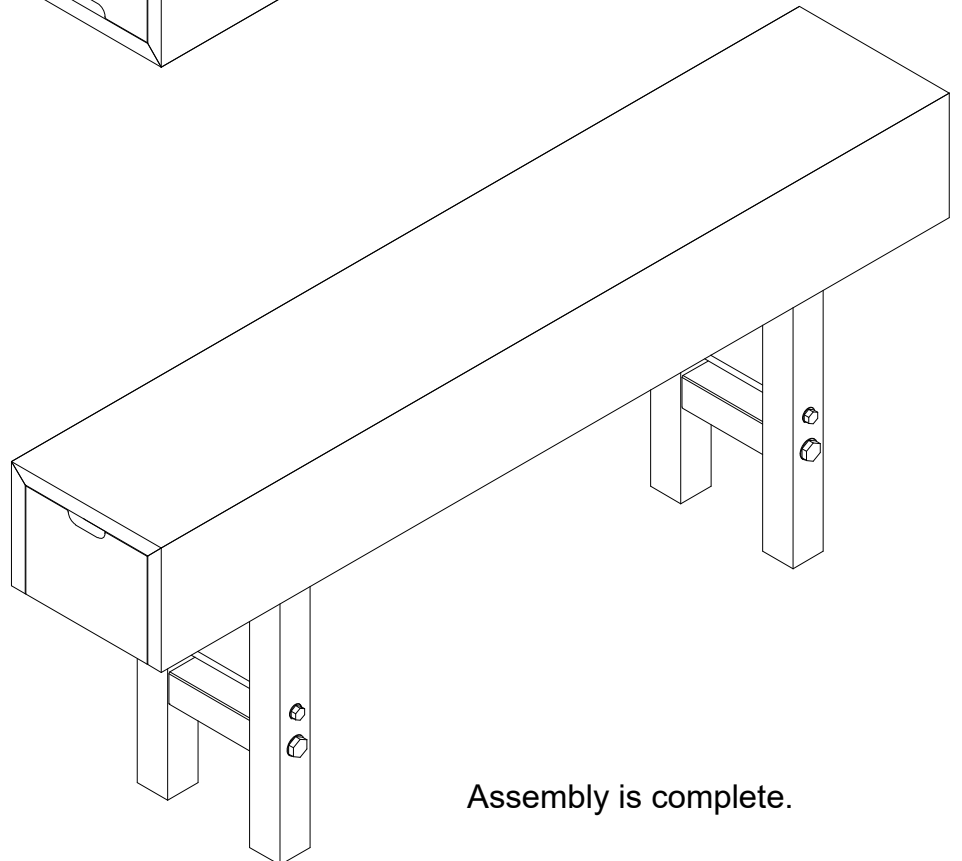

ASSEMBLY INSTRUCTIONS

LL301-06 work table

NO.	ITEM	DESCRIPTION	QTY.
1		Bolt M8x25	8 pcs
2		Flat washer Ø8	8 pcs
3		Spring washer Ø8	8 pcs
4		Allen Key M4	1 pc

Step 1.

Step 2. Turn the table stand up

Assembly is complete.