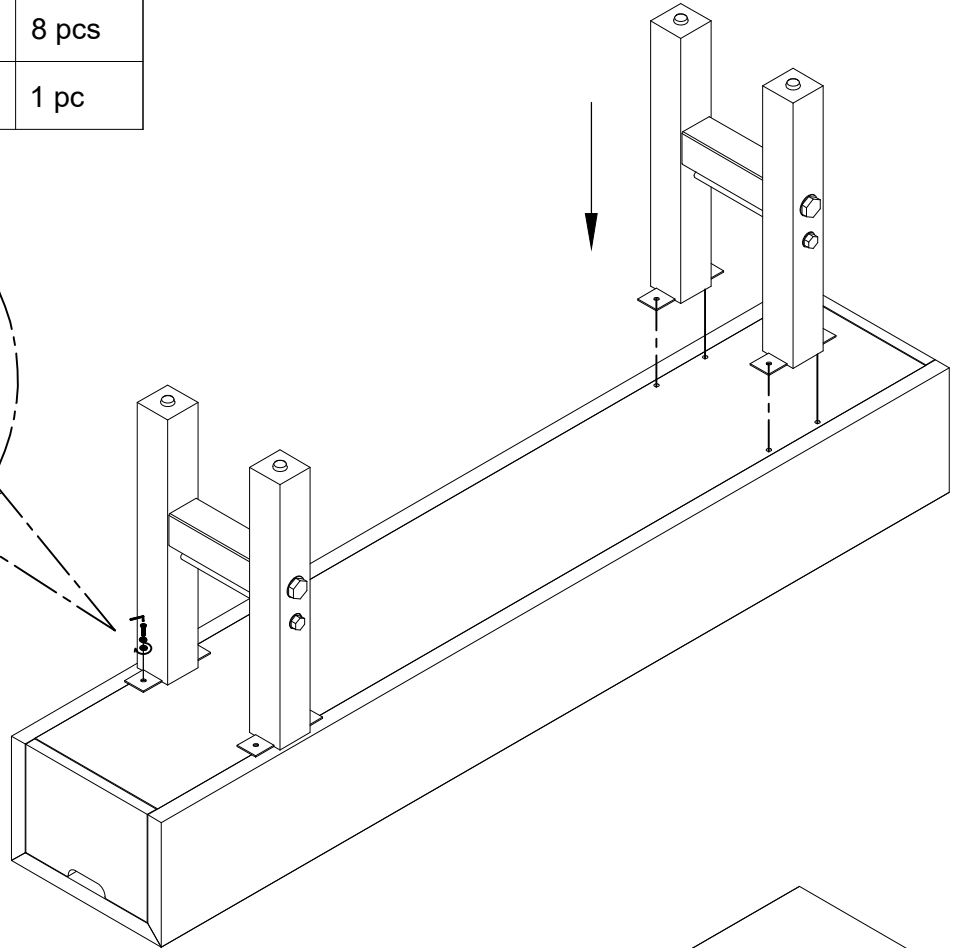

ASSEMBLY INSTRUCTIONS

LL301-06 work table

NO.	ITEM	DESCRIPTION	QTY.
1		Bolt M8x25	8 pcs
2		Flat washer Ø8	8 pcs
3		Spring washer Ø8	8 pcs
4		Allen Key M4	1 pc

Step 1.

Step 2. Turn the table stand up

Assembly is complete.