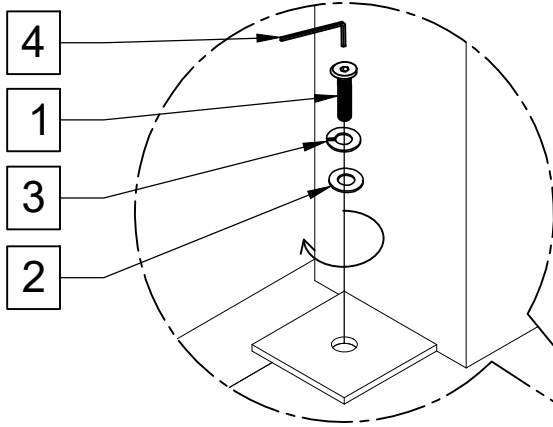

ASSEMBLY INSTRUCTIONS

LL301-06 work table

NO.	ITEM	DESCRIPTION	QTY.
1		Bolt M8x25	8 pcs
2		Flat washer Ø8	8 pcs
3		Spring washer Ø8	8 pcs
4		Allen Key M4	1 pc

Step 1.

Step 2. Turn the table stand up

Assembly is complete.