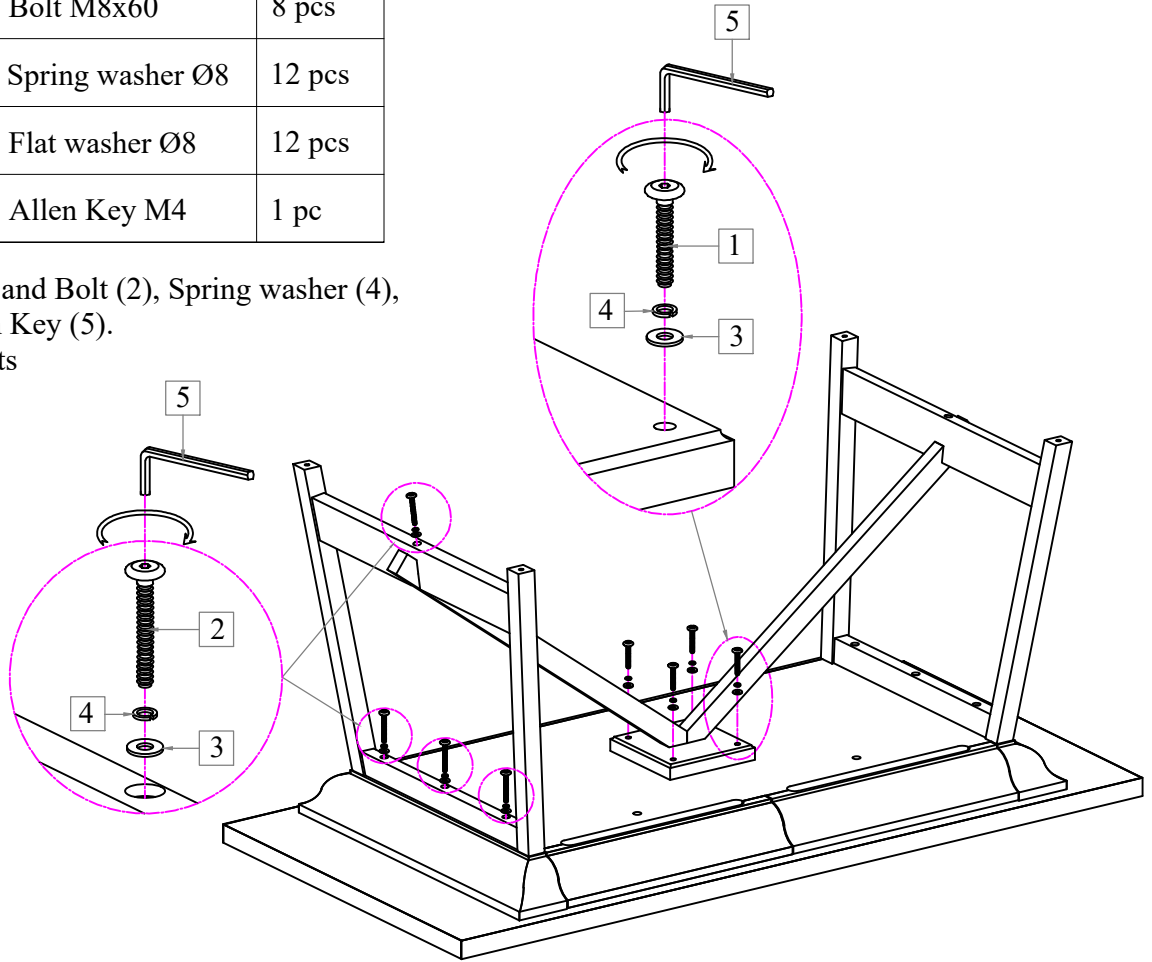

# ASSEMBLY INSTRUCTIONS

## LL251 CRAFTSMEN DESK

NO.	ITEM	DESCRIPTION	QTY.
1		Bolt M8x50	4 pcs
2		Bolt M8x60	8 pcs
3		Spring washer Ø8	12 pcs
4		Flat washer Ø8	12 pcs
5		Allen Key M4	1 pc

Step 1. Using Bolt (1) and Bolt (2), Spring washer (4), Flat washer (3), Allen Key (5).  
Fully tightened all bolts

Step 2. Assembly is complete.