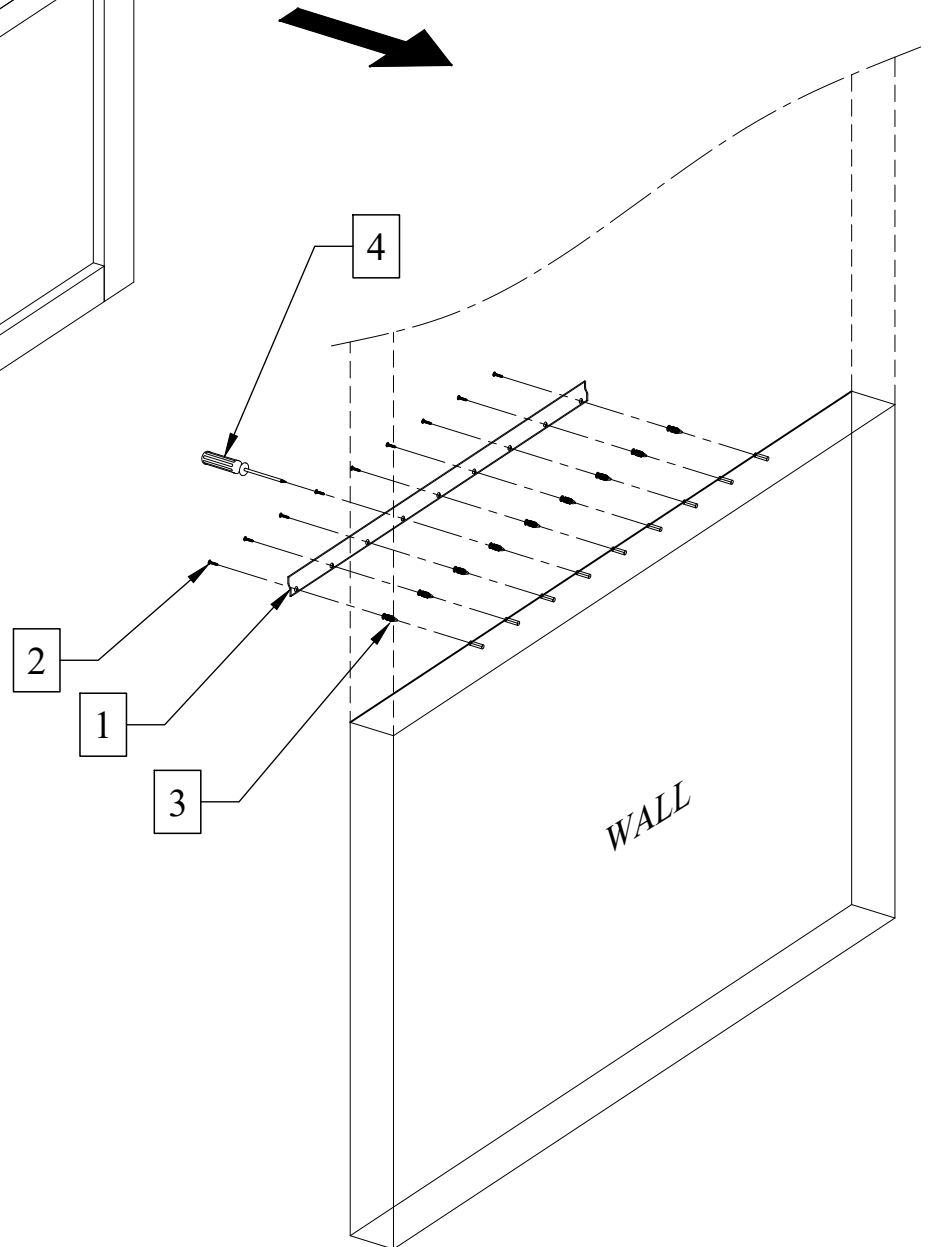

ASSEMBLY INSTRUCTIONS

CK801 - KING BED

NO.	ITEM	DESCRIPTION	QTY.
1		Steel hanger 1000	1 pc
2		Steel screw M4x30	9 pcs
3		Wall plug	9 pcs
4		Screwdriver	Not Included

Assembly is complete

ASSEMBLY INSTRUCTIONS

CK801 - QUEEN BED

NO.	ITEM	DESCRIPTION	QTY.
1		Steel hanger 1000	1 pc
2		Steel screw M4x30	9 pcs
3		Wall plug	9 pcs
4		Screwdriver	Not Included

Assembly is complete