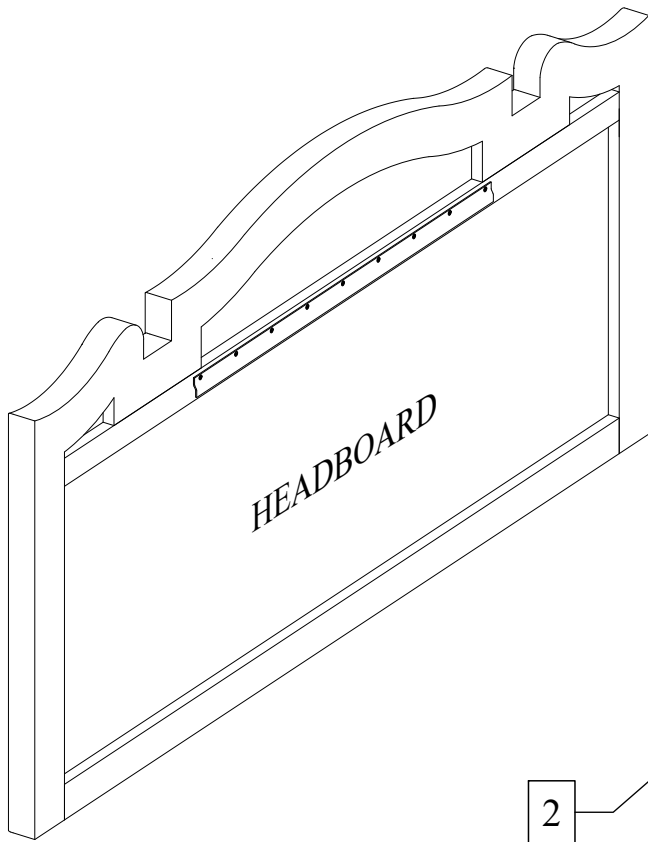

ASSEMBLY INSTRUCTIONS

CK801 - KING BED

NO.	ITEM	DESCRIPTION	QTY.
1		Steel hanger 1000	1 pc
2		Steel screw M4x30	9 pcs
3		Wall plug	9 pcs
4		Screwdriver	Not Included

Assembly is complete

ASSEMBLY INSTRUCTIONS

CK801 - QUEEN BED

NO.	ITEM	DESCRIPTION	QTY.
1		Steel hanger 1000	1 pc
2		Steel screw M4x30	9 pcs
3		Wall plug	9 pcs
4		Screwdriver	Not Included

Assembly is complete