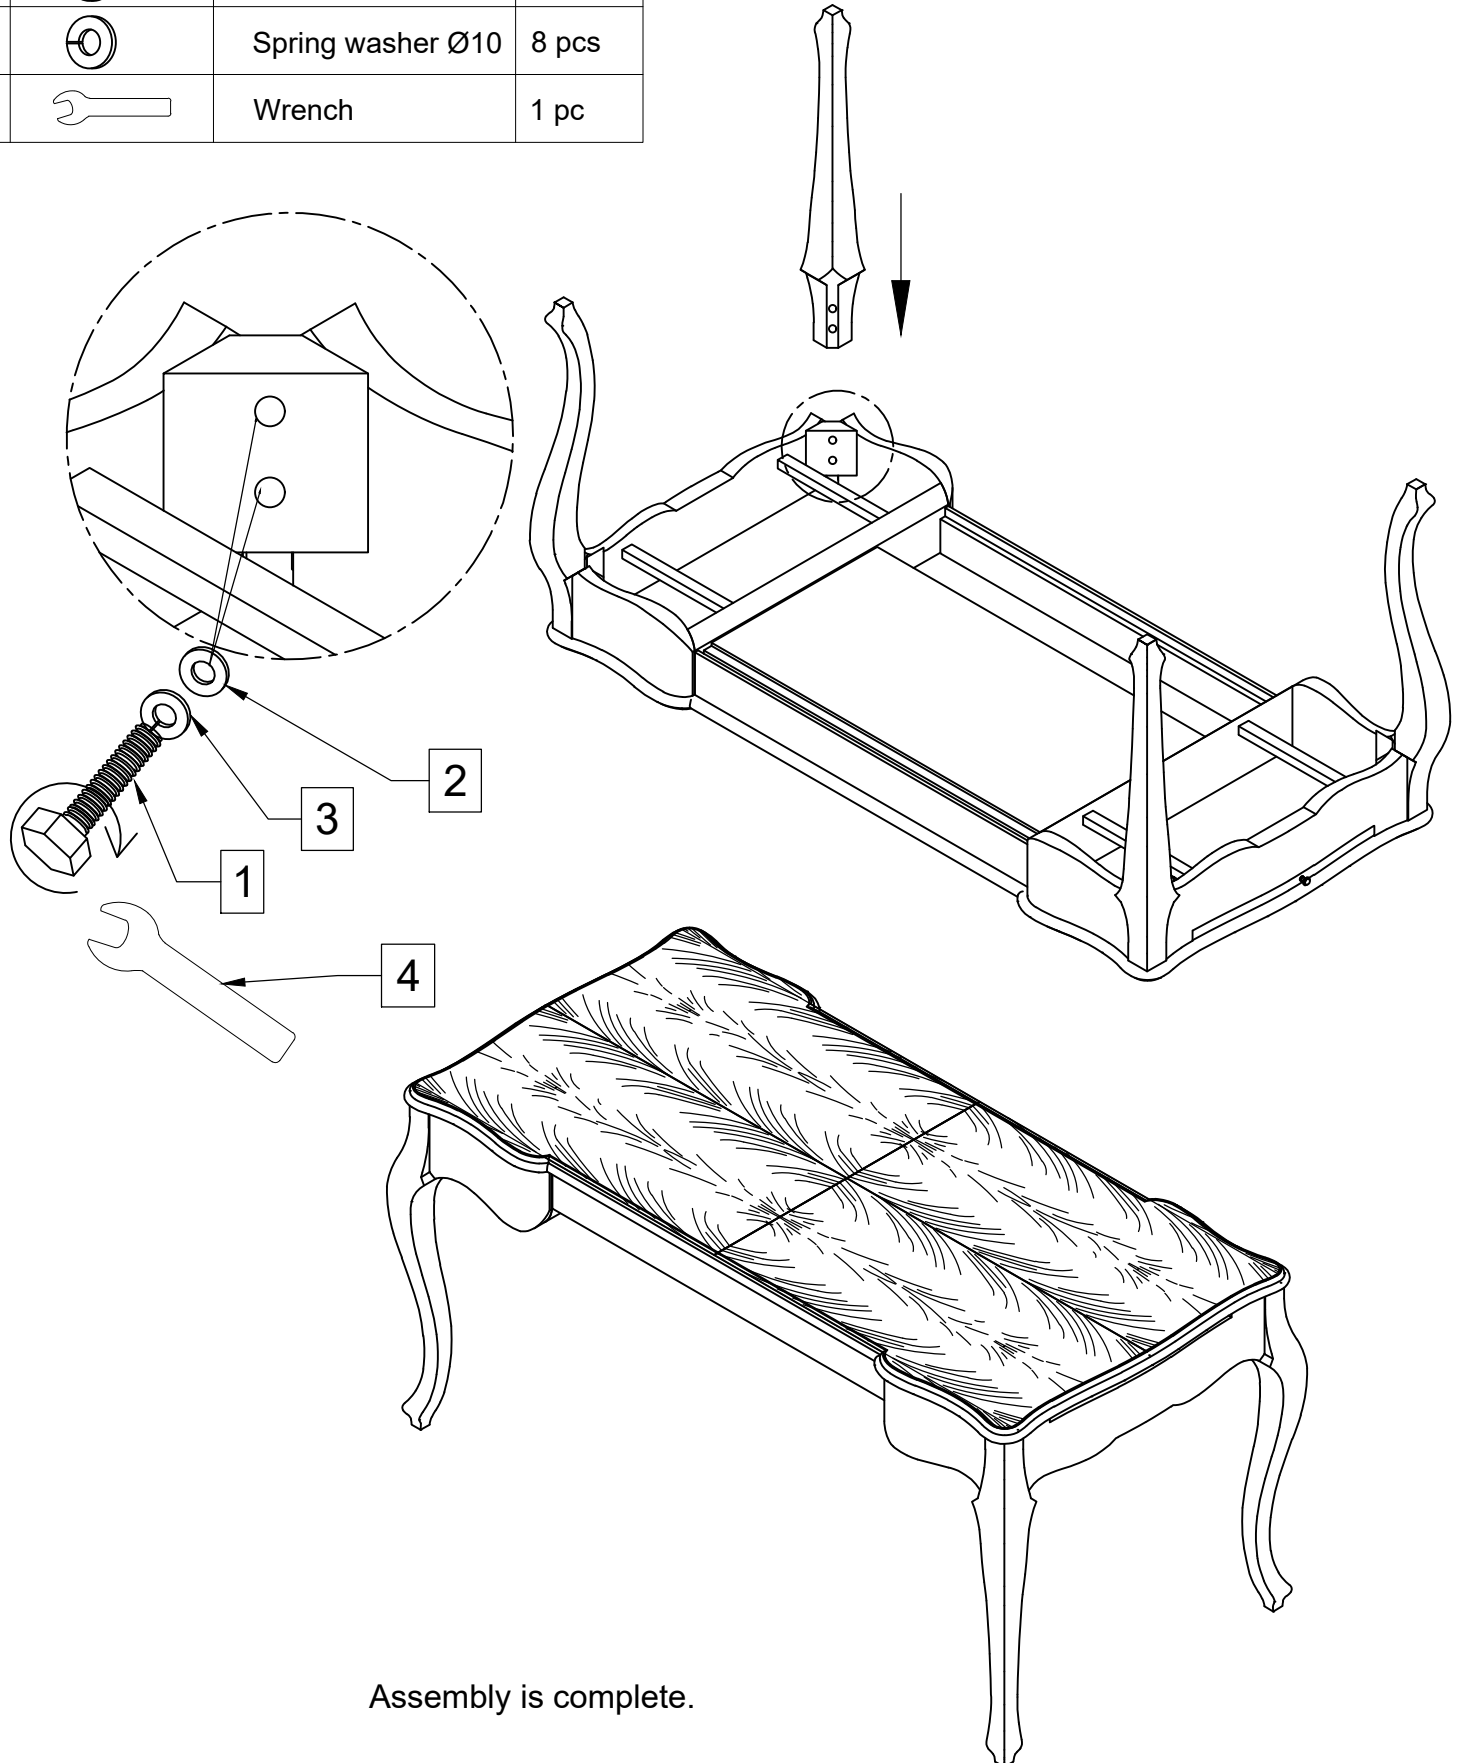

# ASSEMBLY INSTRUCTIONS

## CK250 Louise Desk

NO.	ITEM	DESCRIPTION	QTY.
1		Bolt M10x60	8 pcs
2		Flat washer Ø10	8 pcs
3		Spring washer Ø10	8 pcs
4		Wrench	1 pc

Step 1. Install 4 legs into top by using Bolt (1), flat washer (2), spring washers (3) and Wrench (4). Fully tightened all bolts