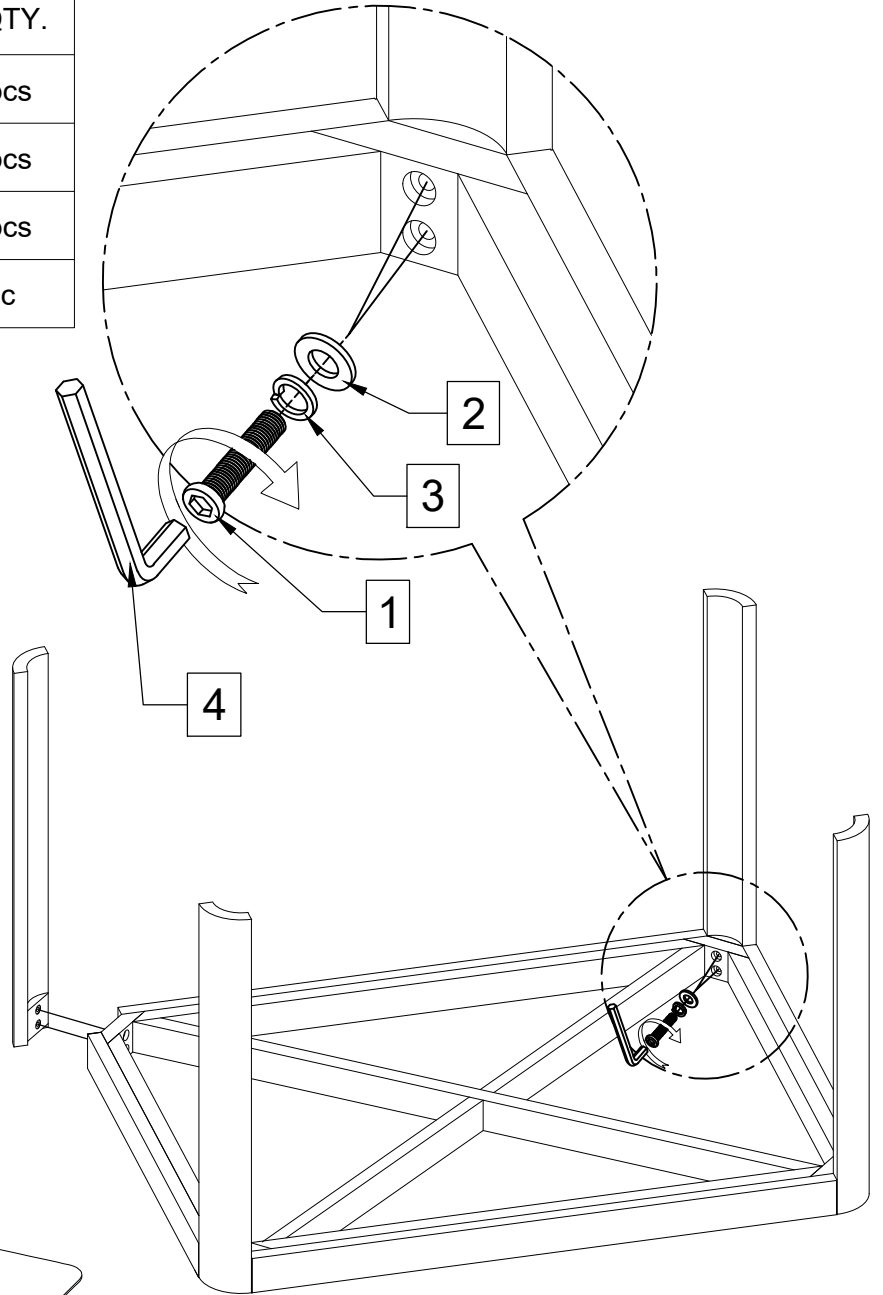

ASSEMBLY INSTRUCTIONS

5105 Playa Game Table

NO.	ITEM	DESCRIPTION	QTY.
1		Bolt M8x45	8 pcs
2		Flat washer Ø8	8 pcs
3		Spring washer Ø8	8 pcs
4		Allen Key M4	1 pc

Assembly is complete