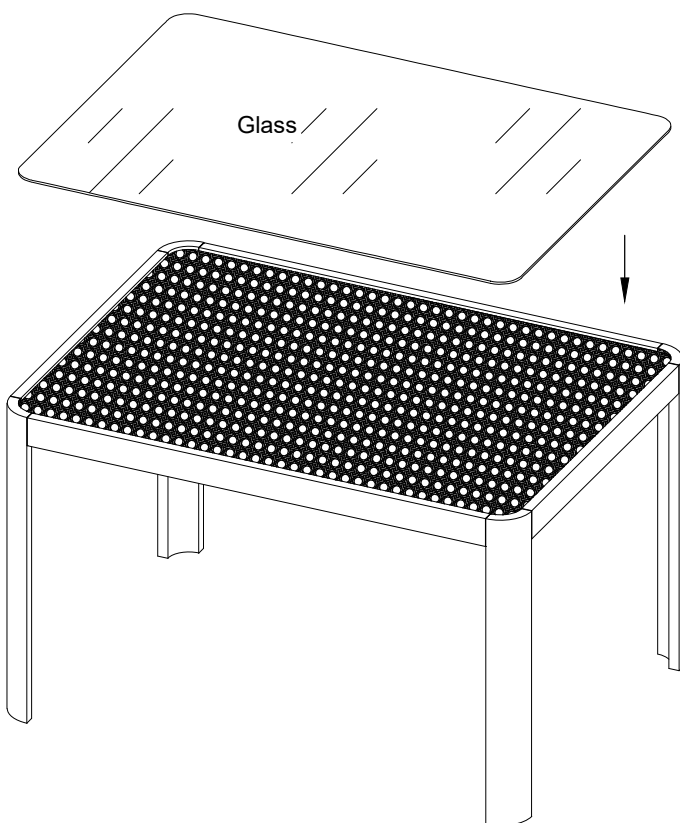

ASSEMBLY INSTRUCTIONS

5105 Playa Game Table

NO.	ITEM	DESCRIPTION	QTY.
1		Bolt M8x45	8 pcs
2		Flat washer Ø8	8 pcs
3		Spring washer Ø8	8 pcs
4		Allen Key M4	1 pc

Assembly is complete