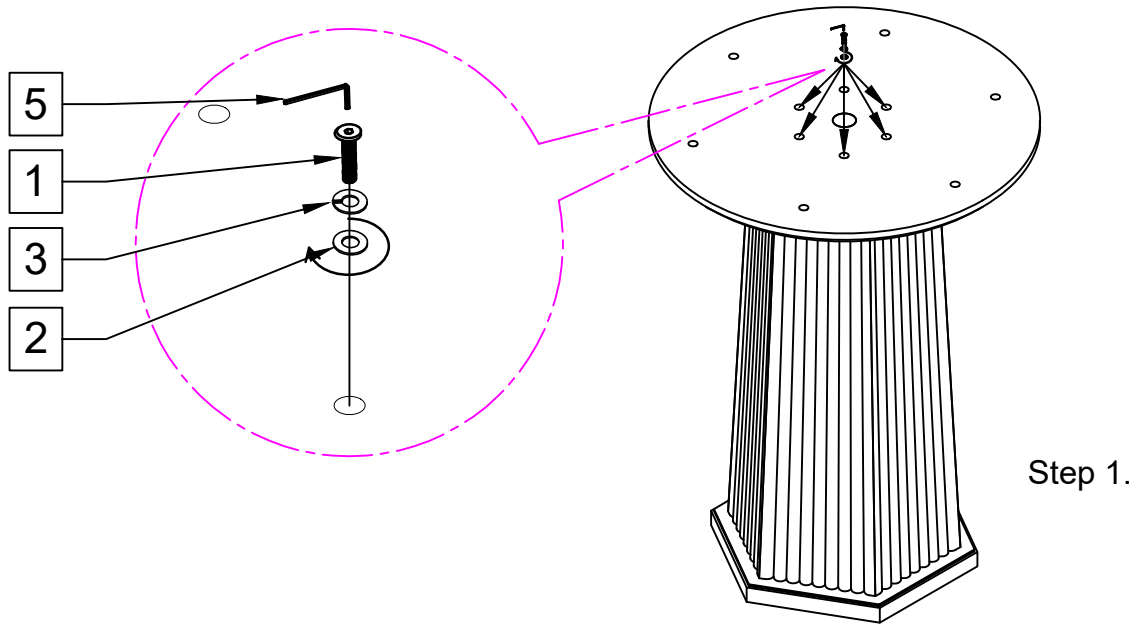

ASSEMBLY INSTRUCTIONS

5101 - Willow Dining Table

NO.	ITEM	DESCRIPTION	QTY.
1		Bolt M8x35	12 pcs
2		Flat washer Ø8	18 pcs
3		Spring washer Ø8	18 pcs
4		Bolt M8x50	6 pcs
5		Allen Key M4	1 pc

ASSEMBLY INSTRUCTIONS

5101 - Willow Dining Table

Step 3.

Assembly is complete.

Step 4. Turn the table stand up