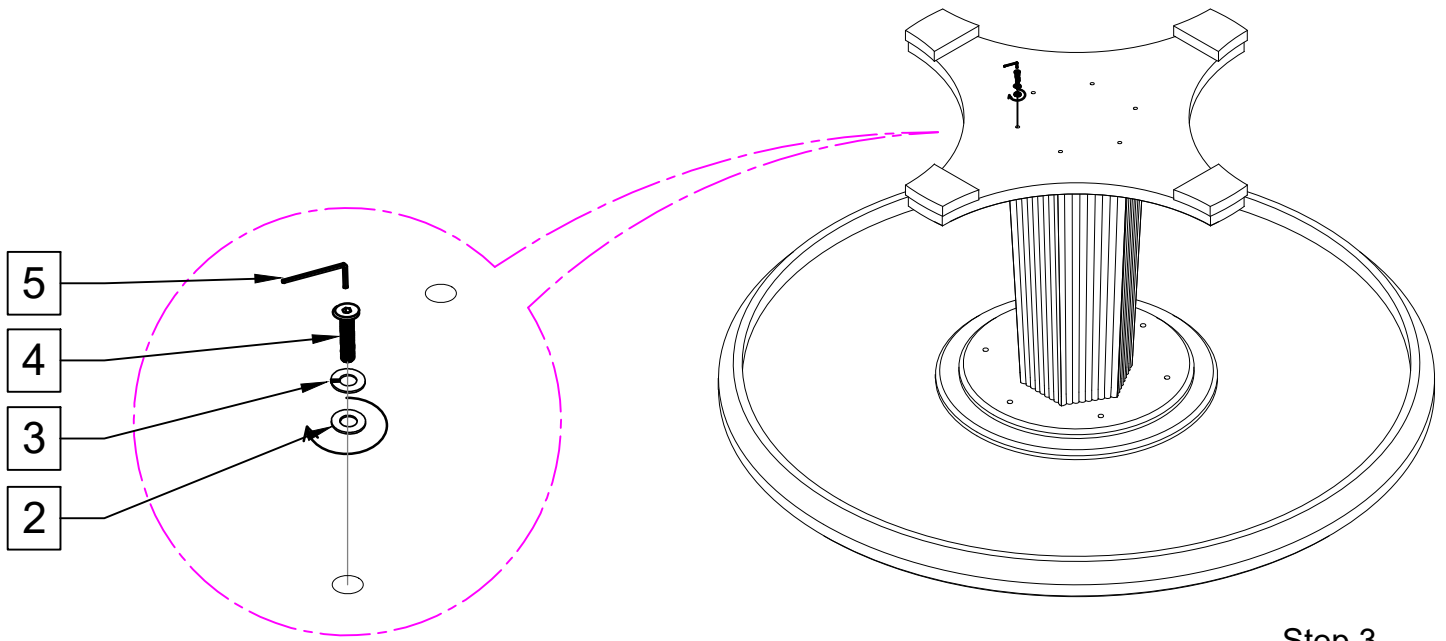

ASSEMBLY INSTRUCTIONS

5101 - Willow Dining Table

NO.	ITEM	DESCRIPTION	QTY.
1		Bolt M8x35	12 pcs
2		Flat washer Ø8	18 pcs
3		Spring washer Ø8	18 pcs
4		Bolt M8x50	6 pcs
5		Allen Key M4	1 pc

ASSEMBLY INSTRUCTIONS

5101 - Willow Dining Table

Step 3.

Assembly is complete.

Step 4. Turn the table stand up