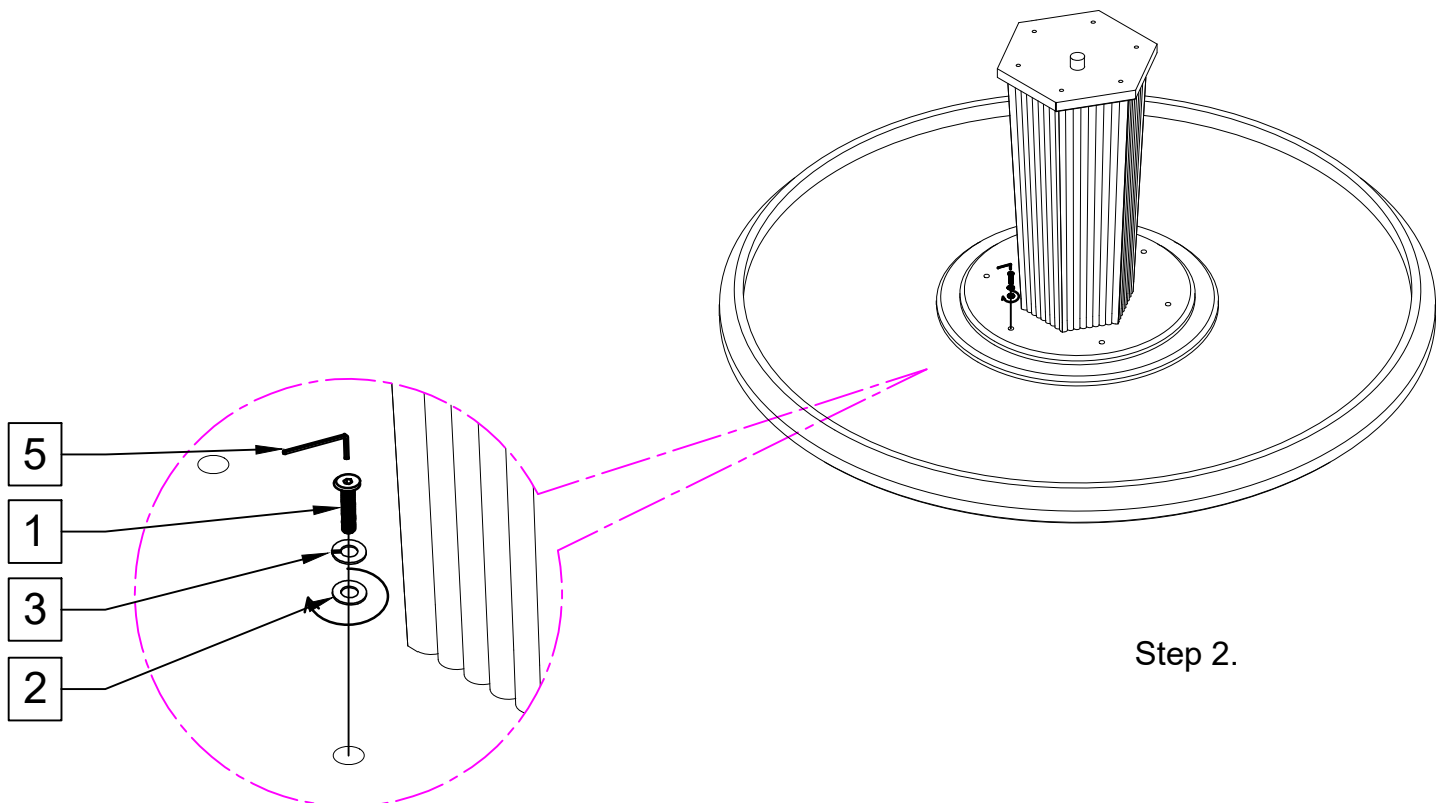

ASSEMBLY INSTRUCTIONS

5101 - Willow Dining Table

NO.	ITEM	DESCRIPTION	QTY.
1		Bolt M8x35	12 pcs
2		Flat washer Ø8	18 pcs
3		Spring washer Ø8	18 pcs
4		Bolt M8x50	6 pcs
5		Allen Key M4	1 pc

ASSEMBLY INSTRUCTIONS

5101 - Willow Dining Table

Step 3.

Assembly is complete.

Step 4. Turn the table stand up