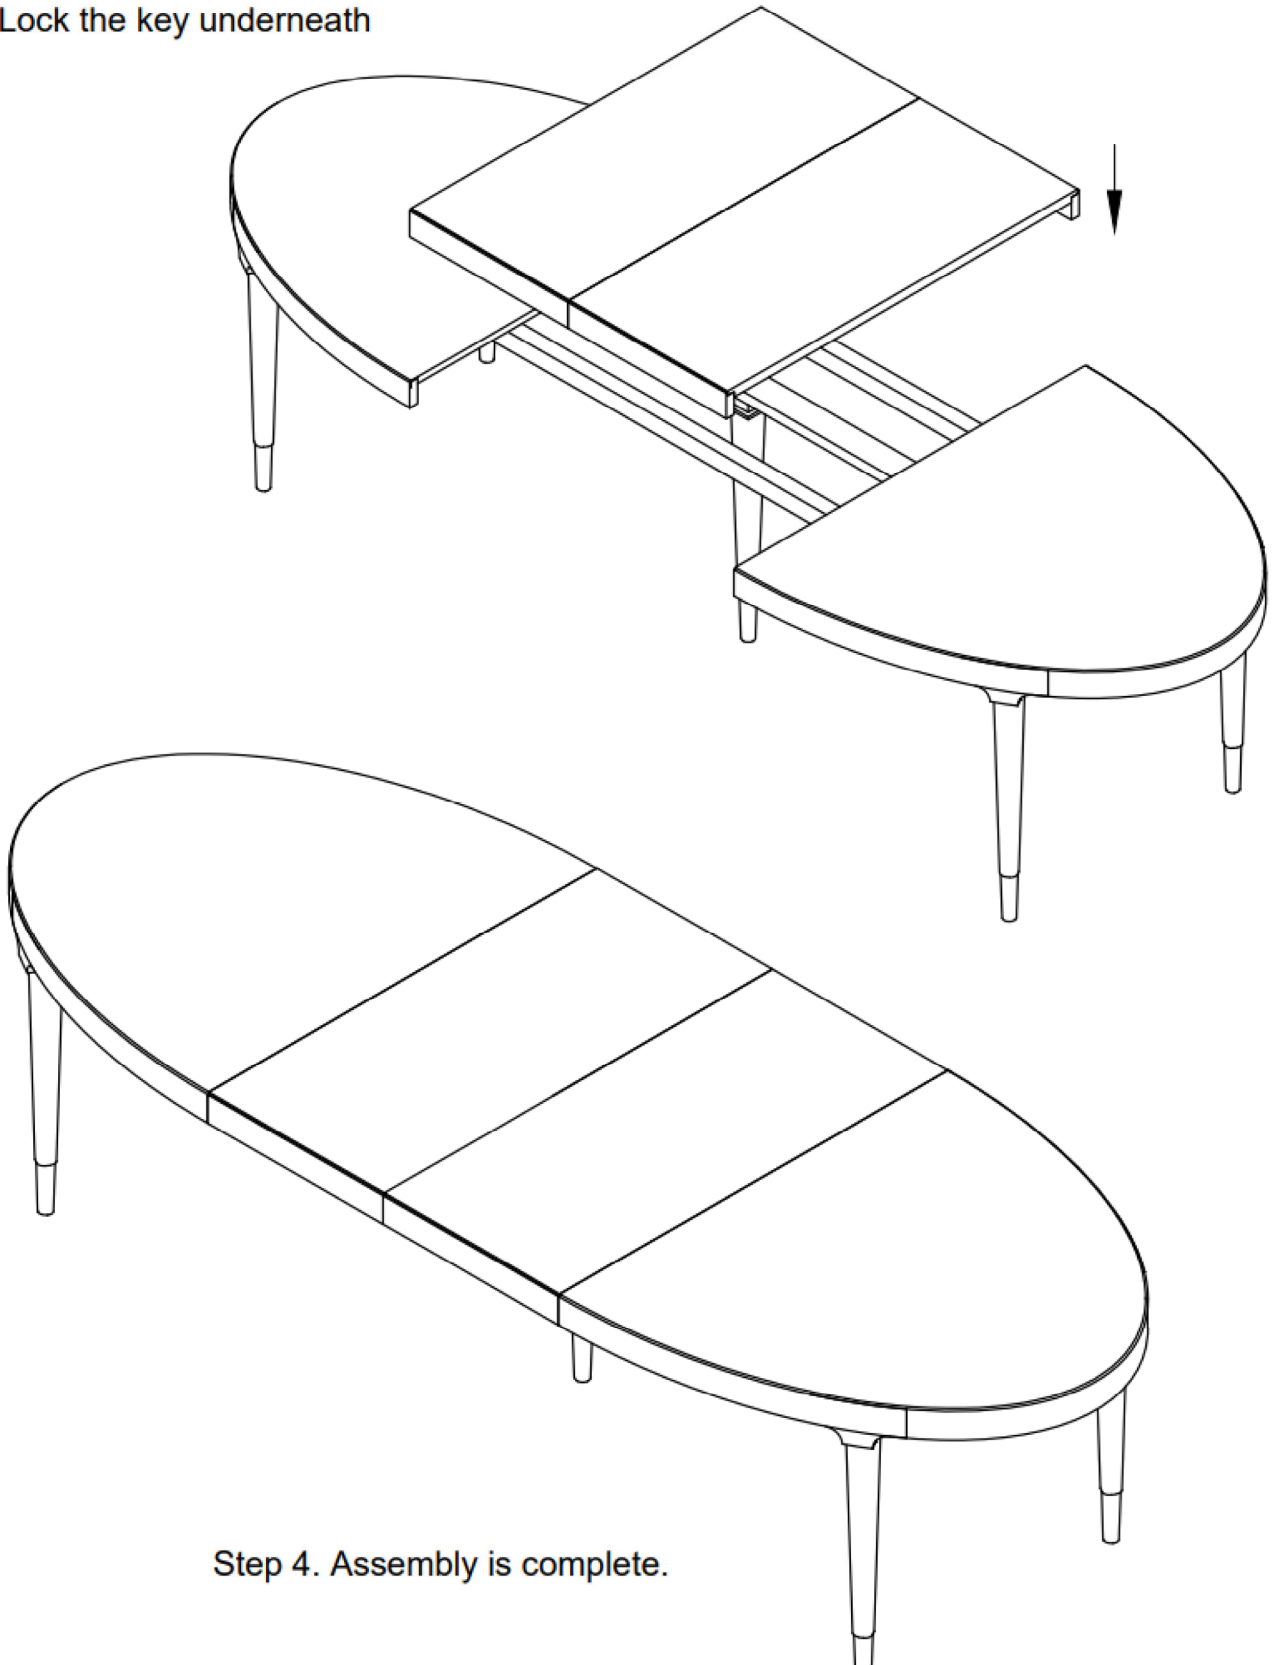

5091 Lynn Dining Table

NO.	ITEM	DESCRIPTION	QTY.
1		Bolt M10x60	8 pcs
2		Flat washer Ø10	8 pcs
3		Spring washer Ø10	8 pcs
4		Wrench	1 pc

Step 1. Install 5 legs into top by using Bolt (1), flat washer (2), spring washers (3) and Wrench (4). Fully tightened all bolts

Step 2. Turn the table stand up then lock

5091 Lynn Dining Table

Step 3. Unlock the key underneath table top. Pull out table top and leg to both sides. Place the center leaf (C) into center with the dowels on leaf aligned with pre-drill holes on table top then push 2 sides of the table top in to close with leaf. Lock the key underneath