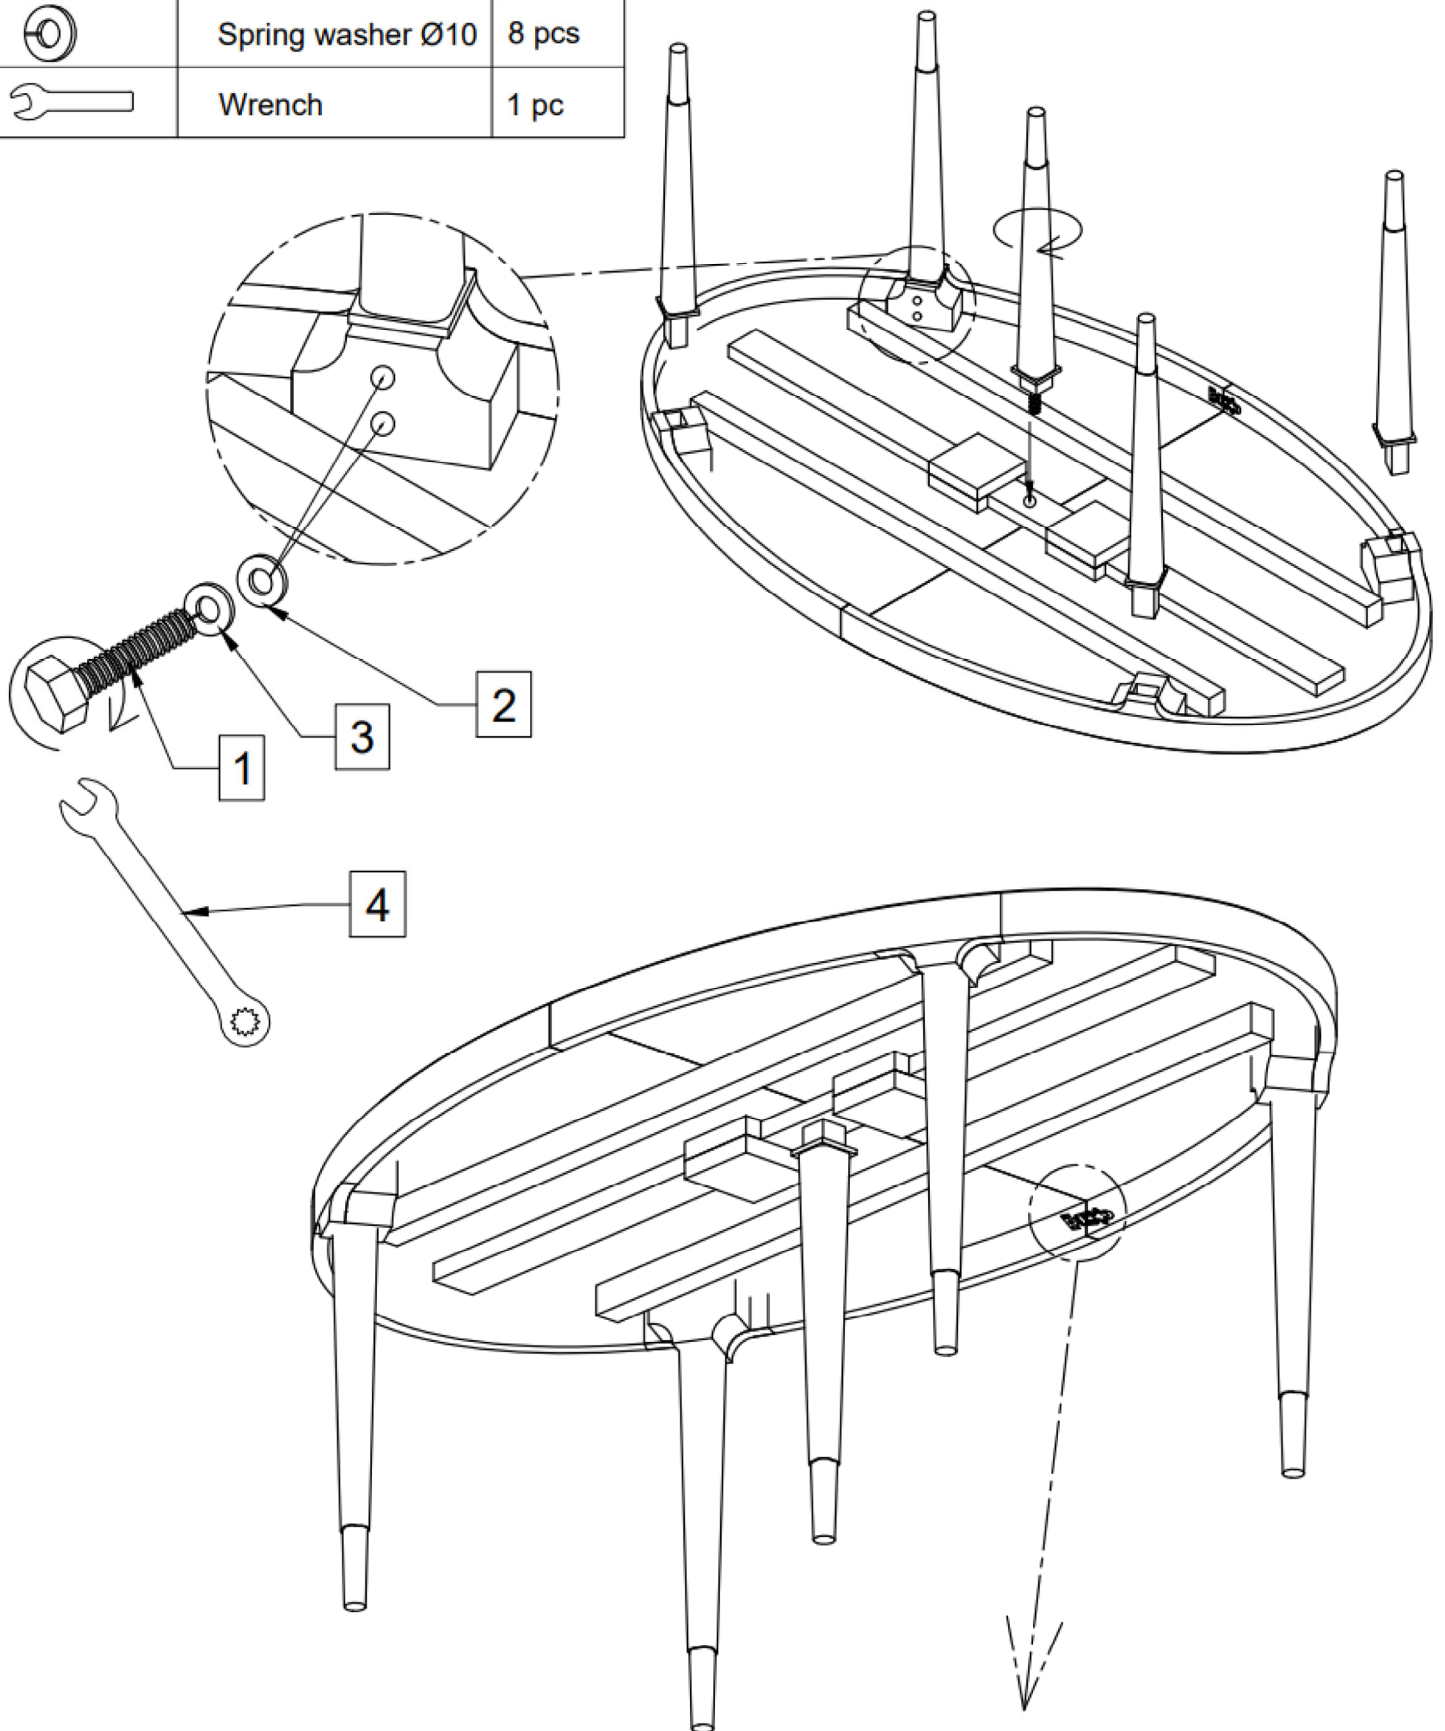

5091 Lynn Dining Table

NO.	ITEM	DESCRIPTION	QTY.
1		Bolt M10x60	8 pcs
2		Flat washer Ø10	8 pcs
3		Spring washer Ø10	8 pcs
4		Wrench	1 pc

Step 1. Install 5 legs into top by using Bolt (1), flat washer (2), spring washers (3) and Wrench (4). Fully tightened all bolts

Step 2. Turn the table stand up then lock

5091 Lynn Dining Table

Step 3. Unlock the key underneath table top. Pull out table top and leg to both sides. Place the center leaf (C) into center with the dowels on leaf aligned with pre-drill holes on table top then push 2 sides of the table top in to close with leaf. Lock the key underneath

Step 4. Assembly is complete.