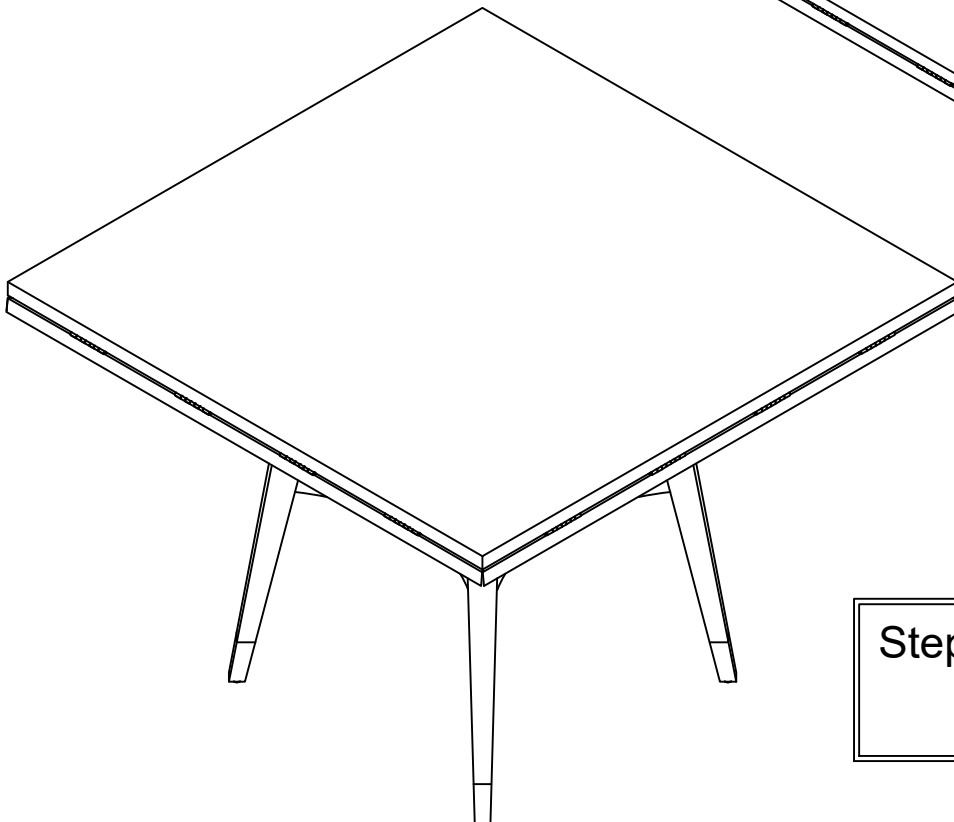

## 5083 - Carlton Dining Table

NO.	ITEM	DESCRIPTION	QTY.
1		Bolt M8x45	8 pcs
2		Flat washer Ø8	8 pcs
3		Spring washer Ø8	8 pcs
4		Allen Key M4	1 pc

**Step 1 . Assembly the base with the top, using bolt and washer.**

## 5083 - Carlton Dining Table

**Open the round side top and pull the slider out to support it.**

**Close the slider first and fold the side top under middle top**