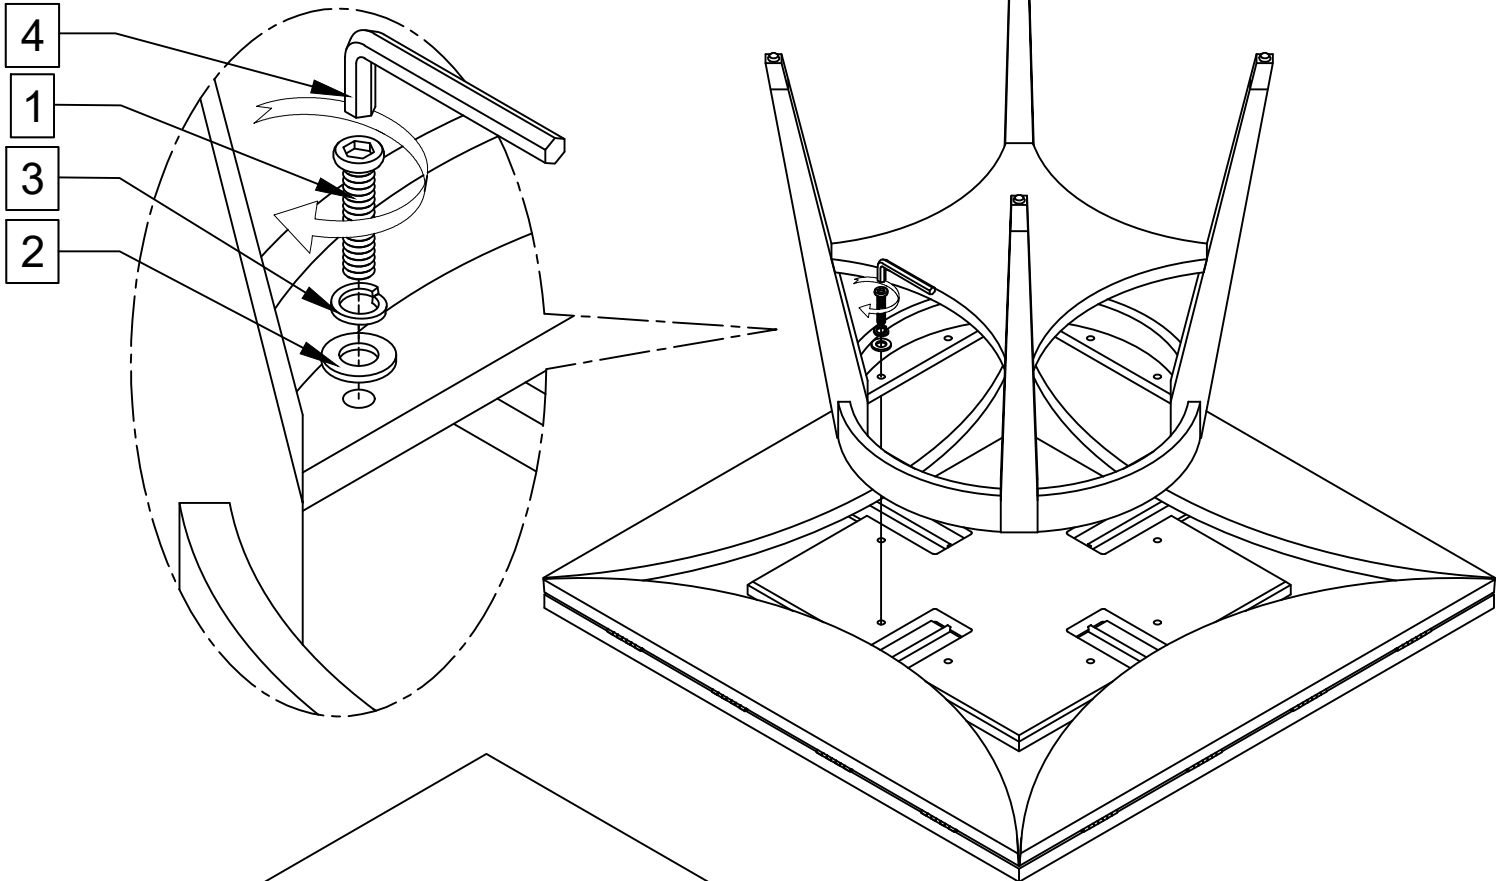

## 5083 - Carlton Dining Table

NO.	ITEM	DESCRIPTION	QTY.
1		Bolt M8x45	8 pcs
2		Flat washer Ø8	8 pcs
3		Spring washer Ø8	8 pcs
4		Allen Key M4	1 pc

**Step 1 . Assembly the base with the top, using bolt and washer.**

## 5083 - Carlton Dining Table

**Open the round side top and pull the slider out to support it.**

**Close the slider first and fold the side top under middle top**