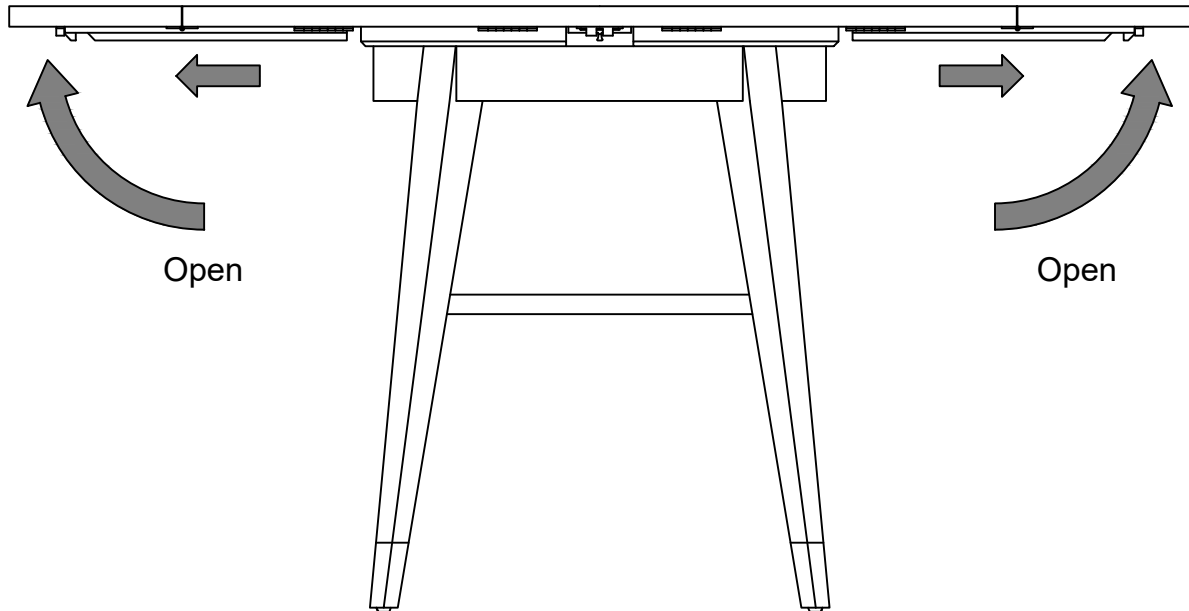

## 5083 - Carlton Dining Table

NO.	ITEM	DESCRIPTION	QTY.
1		Bolt M8x45	8 pcs
2		Flat washer Ø8	8 pcs
3		Spring washer Ø8	8 pcs
4		Allen Key M4	1 pc

**Step 1 . Assembly the base with the top, using bolt and washer.**

**Step 2 .Assembly is complete.**

## 5083 - Carlton Dining Table

**Open the round side top and pull the slider out to support it.**

**Close the slider first and fold the side top under middle top**