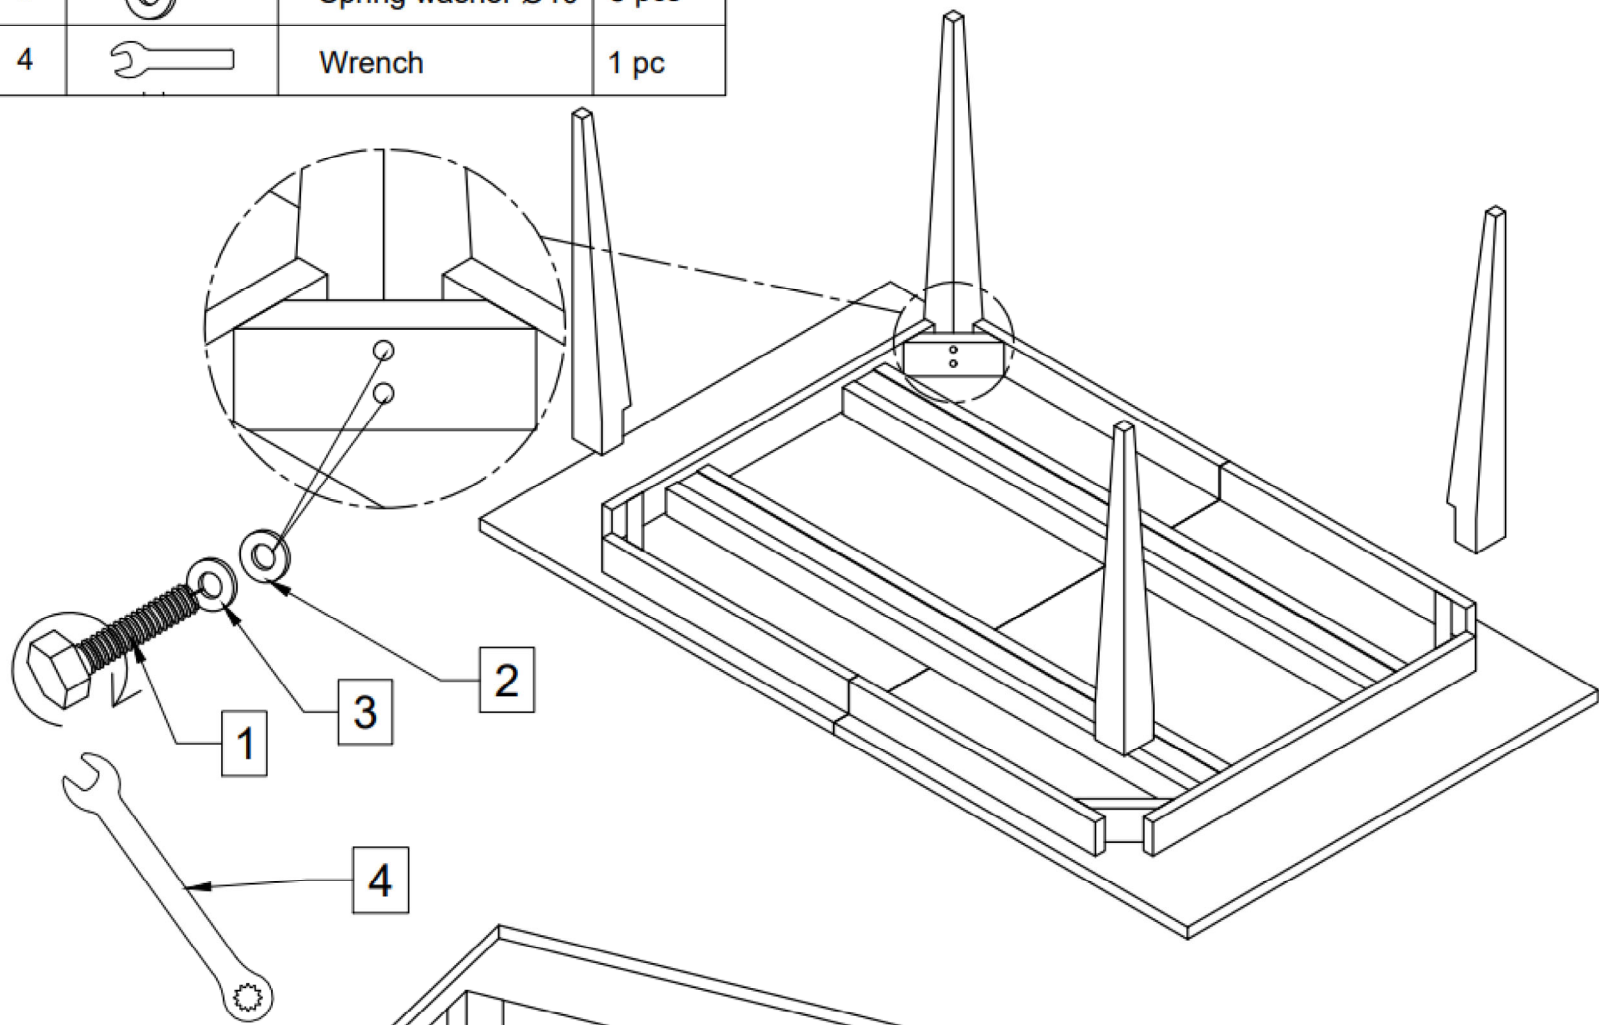

5066 - Sonoma Farm Table

NO.	ITEM	DESCRIPTION	QTY.
1		Bolt M10x60	8 pcs
2		Flat washer Ø10	8 pcs
3		Spring washer Ø10	8 pcs
4		Wrench	1 pc

Step 1. Install 5 legs into top by using Bolt (1), flat washer (2), spring washers (3) and Wrench (not included) (4). Fully tightened all bolts

Step 2. Turn the table stand up then lock

5066 - Sonoma Farm Table

Step 3. Unlock the key underneath table top. Pull out table top and leg to both sides. Place the center leaf (C) into center with the dowels on leaf aligned with pre-drill holes on table top then push 2 sides of the table top in to close with leaf. Lock the key underneath