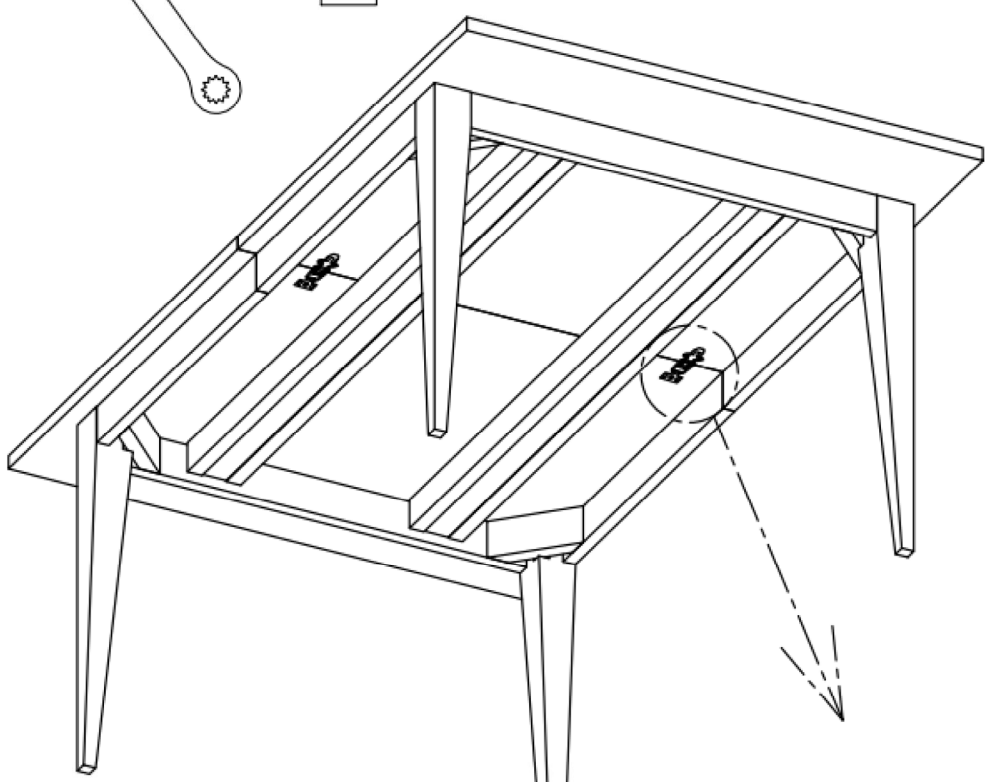

5066 - Sonoma Farm Table

NO.	ITEM	DESCRIPTION	QTY.
1		Bolt M10x60	8 pcs
2		Flat washer Ø10	8 pcs
3		Spring washer Ø10	8 pcs
4		Wrench	1 pc

Step 1. Install 5 legs into top by using Bolt (1), flat washer (2), spring washers (3) and Wrench (not included) (4). Fully tightened all bolts

Step 2. Turn the table stand up then lock

5066 - Sonoma Farm Table

Step 3. Unlock the key underneath table top. Pull out table top and leg to both sides. Place the center leaf (C) into center with the dowels on leaf aligned with pre-drill holes on table top then push 2 sides of the table top in to close with leaf. Lock the key underneath