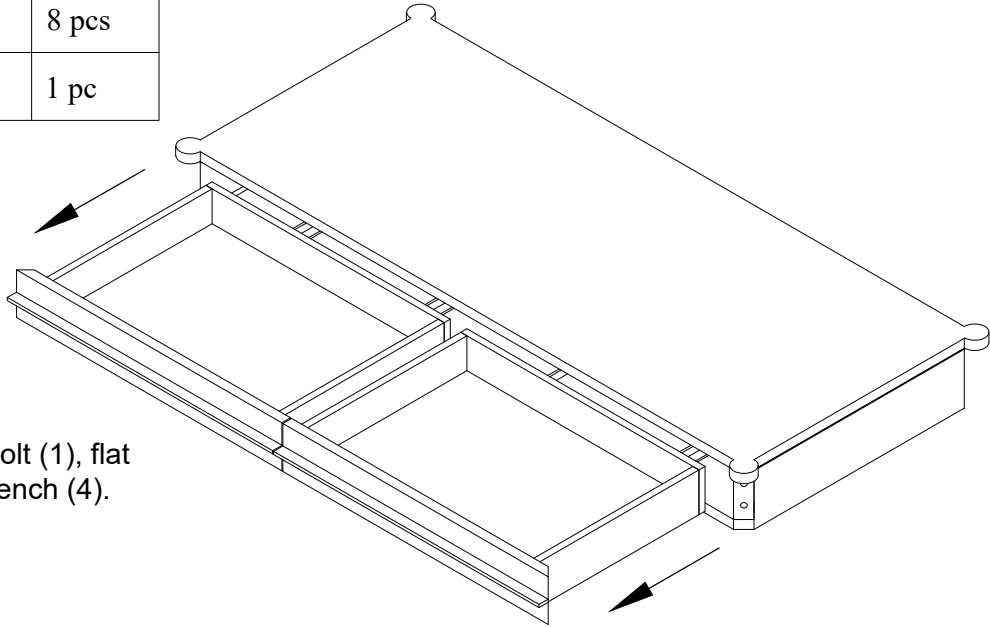

## 2511-42 Brookwood Desk

NO.	ITEM	DESCRIPTION	QTY.
1		Bolt M8x60	8 pcs
2		Flat washer Ø8	8 pcs
3		Spring washer Ø8	8 pcs
4		Allen Key M4	1 pc

Step 1 - Pull out 2 drawers first.

Step 2 - Install 4 legs into top by using bolt (1), flat washers (2), spring washers (3) and wrench (4). Fully all tightened bolts