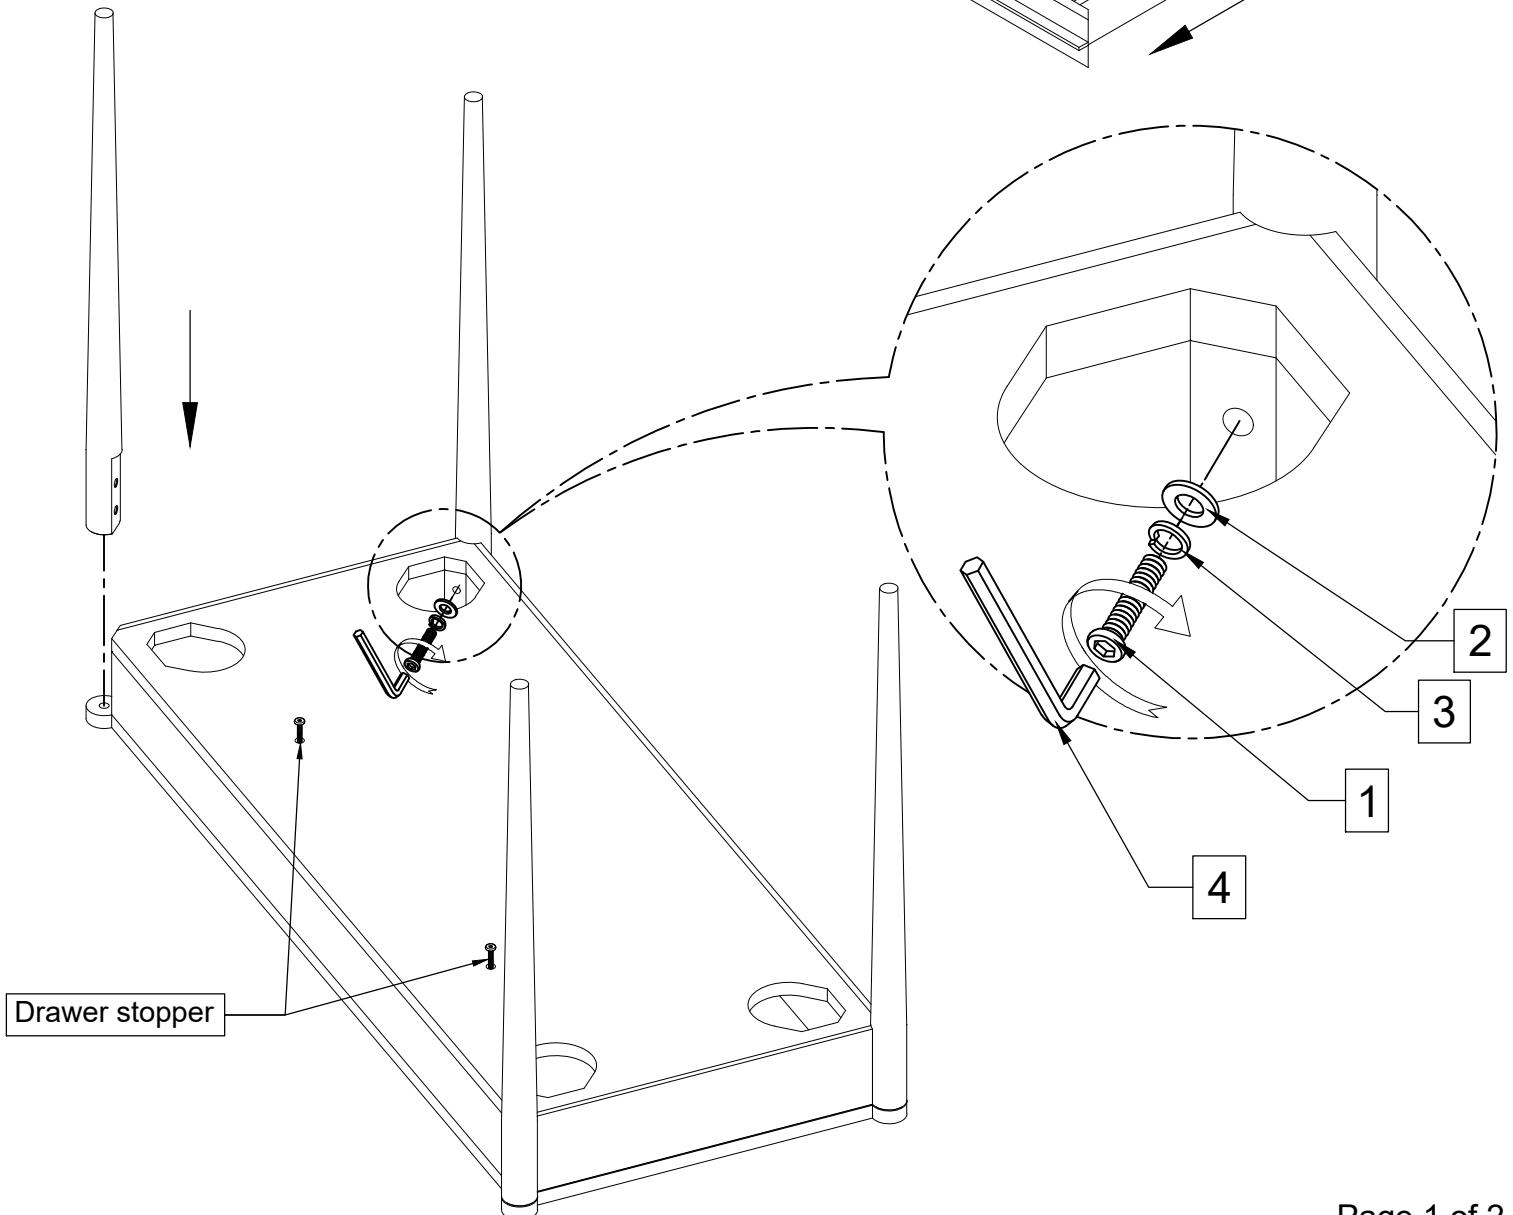

# ASSEMBLY INSTRUCTIONS

## 2511-42 Brookwood Desk

NO.	ITEM	DESCRIPTION	QTY.
1		Bolt M8x60	8 pcs
2		Flat washer Ø8	8 pcs
3		Spring washer Ø8	8 pcs
4		Allen Key M4	1 pc

Step 1 - Pull out 2 drawers first.

Step 2 - Install 4 legs into top by using bolt (1), flat washers (2), spring washers (3) and wrench (4). Fully all tightened bolts

## 2511-42 Brookwood Desk

Step 3 - Assembly 2 drawers to the table.

Assembly is complete