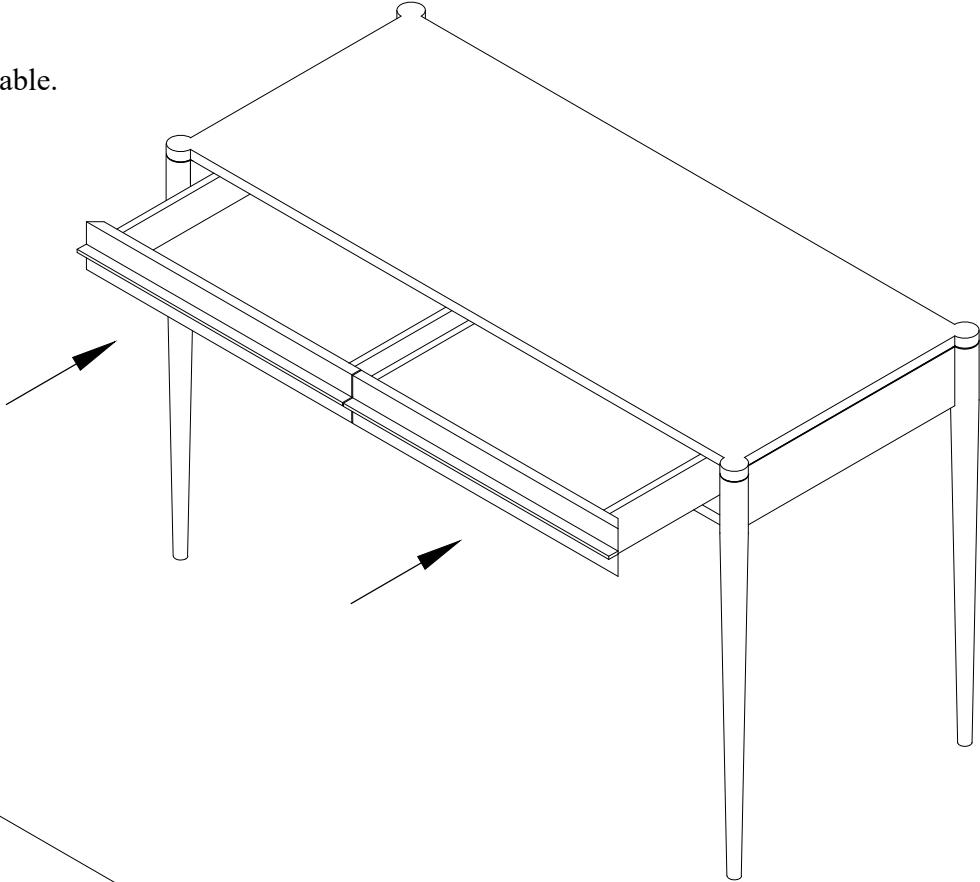

ASSEMBLY INSTRUCTIONS

2511-42 Brookwood Desk

Step 3 - Assembly 2 drawers to the table.

Assembly is complete